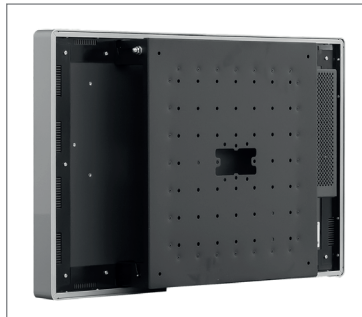

with wall mount

with wall mount