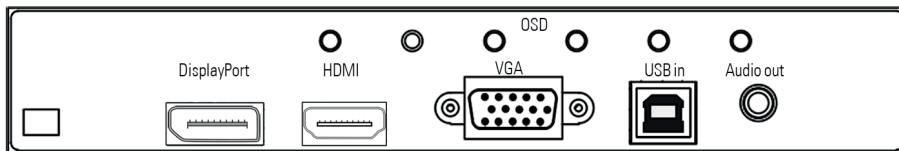

DATASHEET

 **DISTEC**
A FORTEC GROUP MEMBER

POS-LINE 31.5

**SIMPLY INTEGRATE
VISUALISE YOUR CONTENT**

Panel and housing

Panel Diagonal	[mm] / [Inch]	800.1/ 31.5"
Type		Open -frame monitor (various bezels, true-flat glass and touch solutions are available under options)
Resolution	[Pixel]	1920 x 1080 FHD
Luminance (center)	[cd/m ²]	500
Viewing angle	[°]	178 h / 178 v
Backlight		LED
Active area (H/V)	[mm]	698.4 x 392.85
Number of colors	[M]	1073.7 (PME, PIII, VP) 16.7 (IQ Atom, IQ Core-i)
Contrast ratio		3000:1
Response time (on/off)	[ms]	8
Pixel class		ISO 9241-307 (pixel error class II)
Life time back light	[h]	50.000
Continuous operating time	[h] / [d]	24/ 7
Mounting	[mm]	VESA MIS-F 400 x 400 (M6)
Storage temperature	[°C] / [°F]	-20 ~ 60 / -4 ~ 140
Operating temperature	[°C] / [°F]	0 ~ 40/ 32 ~ 104
Storage humidity	[%]	10 ~ 90 (non condensing)
Operating humidity	[%]	10 ~ 90 (non condensing)
Panel orientation		Landscape and Portrait
Location of connectors		Landscape: bottom Portrait: left (front view)
Location of OSD buttons		Landscape: bottom Portrait: left (front view)
Housing		Powdered steel sheet DC01, black RAL 9005
Power supply	[V]	AC 110 - 240
Conformity		CE, FCC Class A, EU-RoHS
Packaging		Single packaging for Euro pallet (max. 3 packages p.p.)
Package Contents		Safety instructions, driver DVD, power cable

POS-Line Monitor 31.5"

Open frame monitor

VGA, HDMI, DisplayPort

POS-Line 31.5" Video PME

Order number		DS-91-411
Interfaces		1 x VGA, 1 x HDMI, 1 x DisplayPort, 1 x Audio Line-Out, 1 x USB-Remote, 1 x OSD 4 button
Power consumption (typ.)	[Watt]	44
Weight	[kg/ lb]	12.5/ 27.56
Dimensions (W x H x D)	[mm/ inch]	759 x 454 x 109 29.88 x 17.87 x 4.29
Package contents		SVGA cable