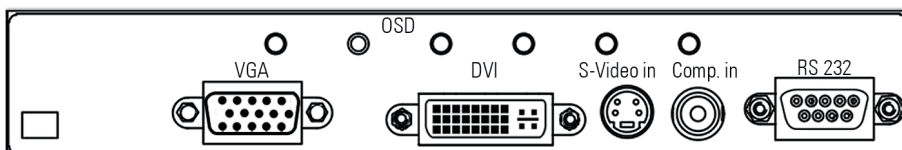

VGA, DVI, S-Video, CVBS

POS-Line 31.5" Video PIII A

Order number		DS-91-412
Interfaces		1 x VGA, 1 x DVI (HDMI via DVI), 1 x S-Video; 1 x Composite Video; 1 x RS232; 1 x OSD 4 button
Power consumption (typ.)	[Watt]	45
Weight	[kg/ lb]	12.5/ 27.56
Dimensions (W x H x D)	[mm/ inch]	759 x 454 x 109 29.88 x 17.87 x 4.29
Package contents		SVGA cable