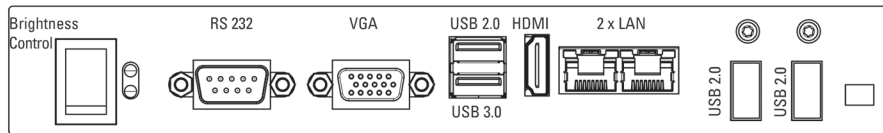

PC Intel® Atom

POS-Line 31.5" IQ Atom

Order number		DS-91-931
Interfaces		2 x LAN, 1 x USB 3.0, 3 x USB 2.0, 1 x HDMI, 1 x VGA, 1 x RS232
PC		CPU: Intel® Atom E3845 (1.9 GHz), Graphic: Intel® Valleyview SoC integrated Graphics RAM: 4 GB DDR3L, Storage: min. 120 GB mSATA
Fan		No
Power consumption	[Watt]	55
Weight	[kg/ lb]	14.5/ 31.97
Dimensions (W x H x D)	[mm/ inch]	759 x 454 x 109 29.88 x 17.87 x 4.29