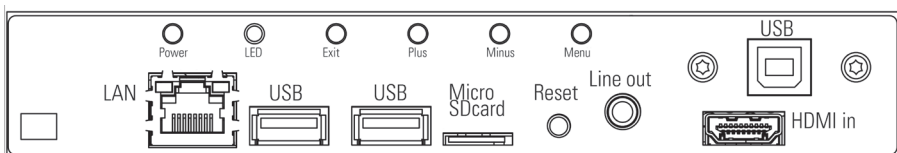

Raspberry® IoT controller

POS-Line 31.5" IoT

Order number		DS-91-981
Order number OS		DS-60-859
Interfaces		1 x LAN, 2 x USB 2.0, 1 x HDMI, 1 x Line out, 1 x MicroSD card slot, 1 x USB-B (only for content updates)
Power consumption (typ.)	[Watt]	43
Weight	[kg/ lb]	12.6/ 27.78
Dimensions (W x H x D)	[mm/ inch]	759 x 454 x 109 29.88 x 17.87 x 4.29