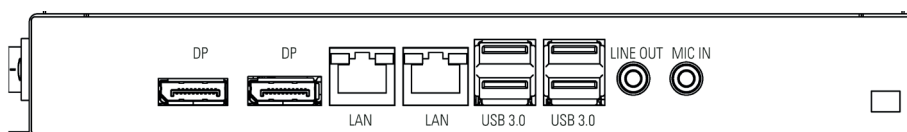

PC Intel® Atom

POS-Line 31.5" IQ Atom

Order number		DS-91-931
Interfaces		2 x LAN, 1 x USB 3.0, 3 x USB 2.0, 1 x HDMI, 1 x VGA, 1 x RS232
PC		CPU: Intel® Atom E3845 (1.9 GHz), Graphic: Intel® Valleyview SoC integrated Graphics RAM: 4 GB DDR3L, Storage: min. 120 GB mSATA
Fan		No
Power consumption	[Watt]	55
Weight	[kg/ lb]	14.5/ 31.97
Dimensions (W x H x D)	[mm/ inch]	759 x 454 x 109 29.88 x 17.87 x 4.29

PC Intel® Core™-i5

POS-Line 31.5" IQ Core-i5

Order number		DS-92-022
Features		Resolution 4K external via DisplayPort supported
Interfaces		2 x DP, 2x LAN, 4x USB 3.0, 1 x Audio, 1 x MIC in
PC		CPU: Intel® Core™-i5-7300 U (2.6 GHz), Intel® HD Graphics GT series, RAM: 8GB DDR 4 Storage: 120 GB M.2Sata
Fan		No
Power consumption	[Watt]	90
Weight	[kg/ lb]	16.5/ 36.38
Dimensions (W x H x D)	[mm/ inch]	759 x 454 x 109 29.88 x 17.87 x 4.29