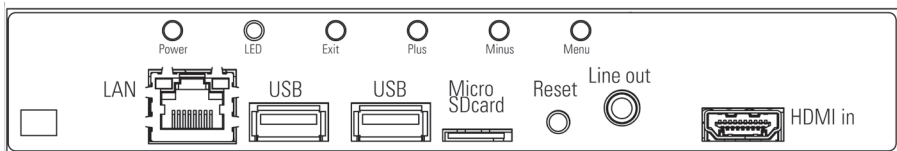

POS-Line Monitor 31.5"

Open frame monitor

VGA, HDMI, DisplayPort

POS-Line 31.5" Video PME

Order number		DS-91-411
Interfaces		1 x VGA, 1 x HDMI, 1 x DisplayPort, 1 x Audio Line-Out, 1 x USB-Remote, 1 x OSD 4 button
Power consumption (typ.)	[Watt]	44
Weight	[kg/ lb]	12.5/ 27.56
Dimensions (W x H x D)	[mm/ inch]	759 x 454 x 109 29.88 x 17.87 x 4.29
Package contents		SVGA cable

VGA, DVI, S-Video, CVBS

POS-Line 31.5" Video PIII A

Order number		DS-91-412
Interfaces		1 x VGA, 1 x DVI (HDMI via DVI), 1 x S-Video; 1 x Composite Video; 1 x RS232; 1 x OSD 4 button
Power consumption (typ.)	[Watt]	45
Weight	[kg/ lb]	12.5/ 27.56
Dimensions (W x H x D)	[mm/ inch]	759 x 454 x 109 29.88 x 17.87 x 4.29
Package contents		SVGA cable

Network Mediaplayer

POS-Line 31.5" VideoPoster

Order number		DS-91-414
Interfaces		1 x LAN, 2 x USB, 1 x HDMI, 1 x Line out, 1 x MicroSD card slot
Power consumption (typ.)	[Watt]	43
Weight	[kg/ lb]	12.6/ 27.78
Dimensions (W x H x D)	[mm/ inch]	759 x 454 x 109 29.88 x 17.87 x 4.29
Package contents		USB Stick 8 GB