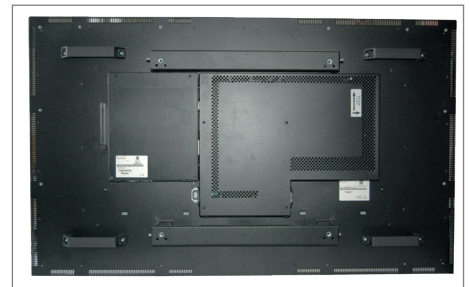

## External PC

Order number	DS-92-033
Name	PC Box extern IQ Core-i5 DFI KU173
Description	PC Module for external mounting
Interfaces	2 x DP, 2x LAN, 4x USB 3.0, 1 x Audio, 1 x MIC in
PC	CPU: Intel® Core™-i5- 7300 U(2.6 GHz), Intel® HD Graphics GT series, RAM: 8GB DDR 4 Storage: 120 GB M.2Sata
Available for controller	Video PME, PIIIA
Fan	No
Weight [kg/ lb]	2.6/ 5.73
Dimensions [mm/ inch]	240 x 257 x 48.5/ 9.45 x 10.24 x 1.97
Power supply	<b>DS-91-945</b> for operate the PC box as stand alone device without display for maintenance, 12V/ 60 W

## Accessories

Optional removable PC box with Intel Core-i5 CPU. The PC box can be removed without taking the display down from the wall.

Order number	DS-91-930
Name	PC-Box IQ Atom
Description	PC Module for external mounting
Interfaces	2 x LAN, 1 x USB 3.0, 3 x USB 2.0, 1 x HDMI, 1 x VGA, 1 x RS232
PC	CPU: Intel® Atom E3845 (1.9 GHz), Graphic: Intel® Valleyview SoC integrated Graphics RAM: 8 GB DDR3L, Storage: min. 120 GB mSATA
Available for controller	Video PME
Fan	No
Weight [kg/ lb]	1.7/ 3.75
Dimensions [mm/ inch]	240 x 260 x 50/ 9.45 x 10.24 x 1.97
Power supply	<b>DS-91-945</b> for operate the PC box as stand alone device without display for maintenance, 12V/ 60 W