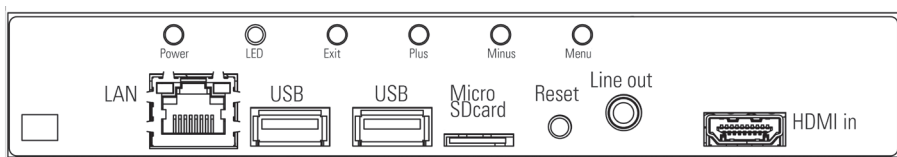

## POS-Line 46.0" Video PIIIA

Order number		DS-91-487
Interfaces		1 x VGA, 1 x DVI (HDMI via DVI), 1 x S-Video; 1 x Composite Video; 1 x RS232; 1 x OSD 4 button
Power consumption (typ.)	[Watt]	67
Weight	[kg/ lb]	24.5/ 54.01
Dimensions (W x H x D)	[mm/ inch]	1078 x 633 x 110 42.44 x 24.92 x 4.33

# Network Mediaplayer

POS-Line 46.0" VideoPoster

Order number		DS-91-491
Interfaces		1 x LAN, 2 x USB, 1 x HDMI, 1 x Line out, 1 x MicroSD card slot
Power consumption (typ.)	[Watt]	61
Weight	[kg/ lb]	24.5/ 54.01
Dimensions (W x H x D)	[mm/ inch]	1078 x 633 x 110 42.44 x 24.92 x 4.33