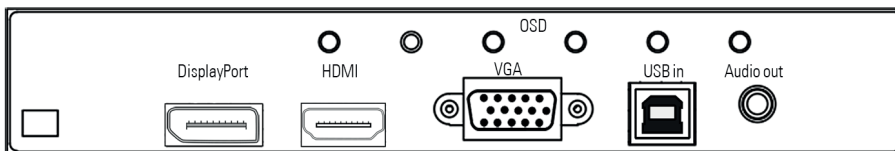

VGA, HDMI, DisplayPort

POS-Line 46.0" Video PME

Order number		DS-91-485
Interfaces		1 x VGA, 1 x HDMI, 1 x DisplayPort, 1 x Audio Line-Out, 1 x USB-Remote, 1 x OSD 4 button
Power consumption (typ.)	[Watt]	67
Weight	[kg/ lb]	24.5/ 54.01
Dimensions (W x H x D)	[mm/ inch]	1078 x 633 x 110 42.44 x 24.92 x 4.33