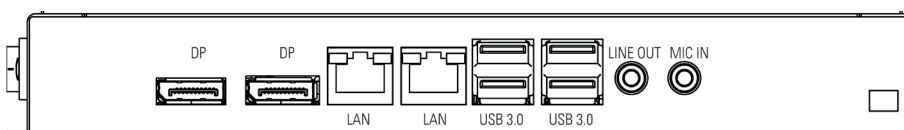

PC Intel® Core™-i5

POS-Line 46.0" IQ Core-i

Order number		DS-92-024
Features		Resolution 4K external via DisplayPort supported
Interfaces		2 x DP, 2x LAN, 4x USB 3.0, 1 x Audio, 1 x MIC in
PC		CPU: Intel® Core™-i5-7300 U (2.6 GHz), Intel® HD Graphics GT series, RAM: 8GB DDR 4 Storage: 120 GB M.2Sata
Fan		No
Power consumption	[Watt]	110
Weight	[kg/ lb]	29.0/ 63.93
Dimensions (W x H x D)	[mm/ inch]	1078 x 633 x 110 42.44 x 24.92 x 4.33