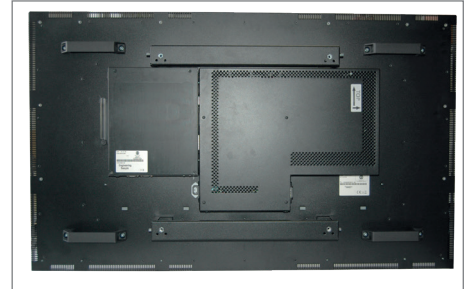

Optional removable PC box with Intell® Atom CPU. The PC box can be removed without taking the display down from the wall.