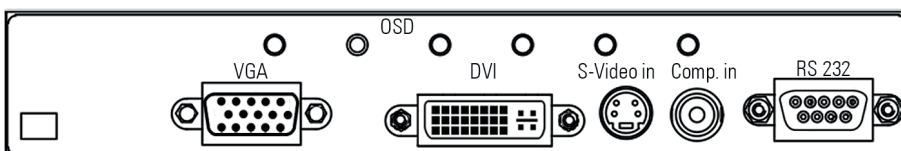

VGA, DVI, S-Video, CVBS

POS-Line 54.6" Video PIIIA

Order number		DS-91-488
Interfaces		1 x VGA, 1 x DVI (HDMI via DVI), 1 x S-Video, 1 x Composite Video, 1 x RS232, 1 x OSD 4 button
Power consumption (typ.)	[Watt]	106
Weight	[kg/ lb]	34.5/ 76.06
Dimensions (W x H x D)	[mm/ inch]	1270 x 741 x 110 50.0 x 29.17 x 4.33