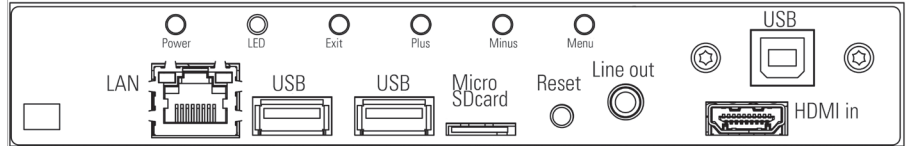

DATASHEET

 **DISTEC**
A FORTEC GROUP MEMBER

POS-LINE 54.6

SIMPLY INTEGRATE
VISUALISE YOUR CONTENT

Panel and housing

POS-Line 54.6"

Panel Diagonal	[mm] / [Inch]	1386.8/ 54.6"
Type		Open -frame monitor (various bezels, true-flat glass and touch solutions are available under options)
Resolution	[Pixel]	1920 x 1080 FHD
Luminance (center)	[cd/m ²]	700
Viewing angle	[°]	178 h / 178 v
Backlight		LED
Active area (H/V)	[mm]	1209.60 x 680.40
Number of colors	[M]	1073.7 (PME, PIII, VP) 16.7 (IQ Atom, IQ Core-i)
Contrast ratio		4000:1
Response time (on/off)	[ms]	6.5
Pixel class		ISO 9241-307 (pixel error class II)
Life time back light	[h]	50.000
Continuous operating time	[h] / [d]	24/ 7
Mounting	[mm]	VESA MIS-F 400 x 400 (M6)
Storage temperature	[°C] / [°F]	-20 ~ 60 / -4 ~ 140
Operating temperature	[°C] / [°F]	0 ~ 40/ 32 ~ 104
Storage humidity	[%]	10 ~ 90 (non condensing)
Operating humidity	[%]	10 ~ 90 (non condensing)
Panel orientation		Landscape and Portrait
Location of connectors		Landscape: bottom Portrait: left (front view)
Location of OSD buttons		Landscape: bottom Portrait: left (front view)
Housing		Powdered steel sheet DC01, black RAL 9005
Power supply	[V]	AC 100 - 240
Conformity		CE, FCC Class A, EU-RoHS
Packaging		Single packaging for one way pallet (max. 4 packages p.p.)
Package Contents		Safety instructions, driver DVD, power cable

Network Mediaplayer

POS-Line 54.6" VideoPoster

Order number		DS-91-492
Interfaces		1 x LAN, 2 x USB, 1 x HDMI, 1 x Line out, 1 x MicroSD card slot
Power consumption (typ.)	[Watt]	97
Weight	[kg/ lb]	34.5/ 76.06
Dimensions (W x H x D)	[mm/ inch]	1270 x 741 x 110 50.0 x 29.17 x 4.33

Raspberry[®] IoT controller

POS-Line 54.6" IoT

Order number		DS-91-984
Order number OS		DS-60-859
Interfaces		1 x LAN, 2 x USB, 1 x HDMI, 1 x Line out, 1 x MicroSD card slot
Power consumption (typ.)	[Watt]	97
Weight	[kg/ lb]	34.5/ 76.06
Dimensions (W x H x D)	[mm/ inch]	1270 x 741 x 110 50.0 x 29.17 x 4.33