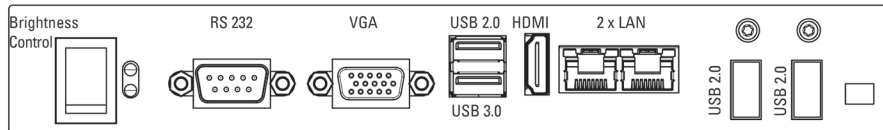

PC Intel® Atom

POS-Line 54.6" IQ Atom

Order number		DS-91-934
Interfaces		2 x LAN, 1 x USB 3.0, 3 x USB 2.0, 1 x HDMI, 1 x VGA, 1 x RS232
PC		CPU: Intel® Atom E3845 (1.9 GHz), Graphic: Intel® Valleyview SoC integrated Graphics RAM: 4 GB DDR3L, Storage: min. 120 GB mSATA
Fan		No
Power consumption	[Watt]	99
Weight	[kg/ lb]	35.5/ 78.26
Dimensions (W x H x D)	[mm/ inch]	1270 x 741 x 110 50.0 x 29.17 x 4.33