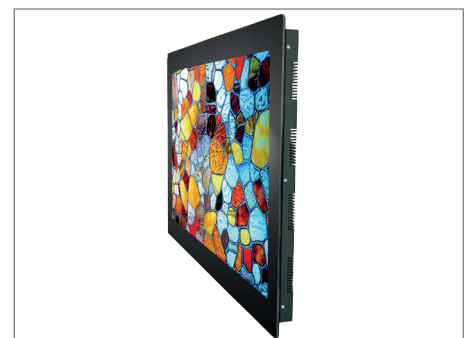

TrueFlat PCAP touch is a TrueFlat glass with a laminated PCAP touch at the backside.

Electronic

Order number	DS-91-622
Name	Soundbar external
Description	Active speaker kit on the bottom
Details	2 x 1.25 Watt, 5V, USB digital audio input, power via USB
Can be combined with	with all front options except TrueFlat bezel
Available for controller	IQ Atom, IQ Core-i, VideoPoster

Product	Order no.	Product description
Remote control	DS-91-621	OSD remote controll for all displays of the Video PME and Video PIII Series
Ambient Light Sensor	DS-91-963	ALS for all displays of the Video PME, Video PIII and Video-Poster, can be combined with front bezel and safety glass
SSD Extension Atom	DS-91-997	Extension for SSD MSATA up to 240 GB for IQ Atom
RAM Extension Atom	DS-91-975	Extension for RMA up to 8 GB for IQ Atom
SSD Extension Core-i	DS-92-027	Extension for SSD M.2 up to 240 GB for IQ Core-i5
RAM Extension Core-i	DS-92-028	Extension for RMA up to 16 GB for IQ Core-i5

Accessories