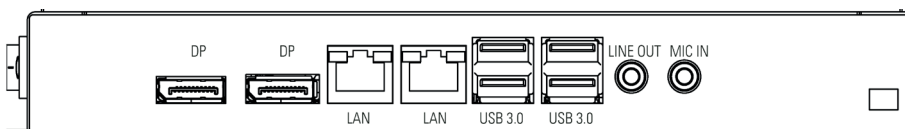

PC Intel® Core™-i5

POS-Line 54.6" IQ Core-i

Order number		DS-92-025
Features		Resolution 4K external via DisplayPort supported
Interfaces		2 x DP, 2x LAN, 4x USB 3.0, 1 x Audio, 1 x MIC in
PC		CPU: Intel® Core™-i5-7300 U (2.6 GHz), Intel® HD Graphics GT series, RAM: 8GB DDR 4 Storage: 120 GB M.2Sata
Fan		No
Power consumption	[Watt]	130
Weight	[kg/ lb]	37.0/ 81.57
Dimensions (W x H x D)	[mm/ inch]	1270 x 741 x 110 50.0 x 29.17 x 4.33