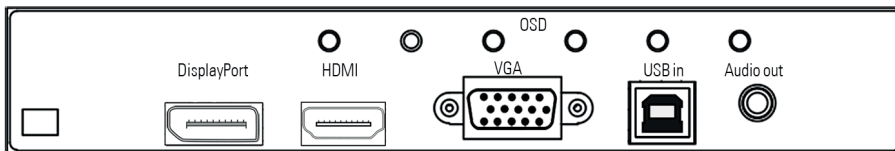

VGA, HDMI, DisplayPort

POS-Line 54.6" Video PME

Order number		DS-91-486
Interfaces		1 x VGA, 1 x HDMI, 1 x DisplayPort, 1 x Audio Line-Out, 1 x USB-Remote, 1 x OSD 4 button
Power consumption (typ.)	[Watt]	97
Weight	[kg/ lb]	34.5/ 76.06
Dimensions (W x H x D)	[mm/ inch]	1270 x 741 x 110 50.0 x 29.17 x 4.33