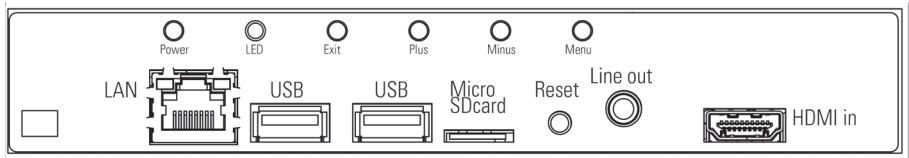

DATASHEET

 **DISTEC**
A FORTEC GROUP MEMBER

POS-LINE 54.6

SIMPLY INTEGRATE
VISUALISE YOUR CONTENT

Panel and housing

POS-Line 54.6"

Panel Diagonal	[mm] / [Inch]	1386.8/ 54.6"
Type		Open -frame monitor (various bezels, true-flat glass and touch solutions are available under options)
Resolution	[Pixel]	1920 x 1080 FHD
Luminance (center)	[cd/m ²]	700
Viewing angle	[°]	178 h / 178 v
Backlight		LED
Active area (H/V)	[mm]	1209.60 x 680.40
Number of colors	[M]	1073.7 (PME, PIII, VP) 16.7 (IQ Atom, IQ Core-i)
Contrast ratio		4000:1
Response time (on/off)	[ms]	6.5
Pixel class		ISO 9241-307 (pixel error class II)
Life time back light	[h]	50.000
Continuous operating time	[h] / [d]	24/ 7
Mounting	[mm]	VESA MIS-F 400 x 400 (M6)
Storage temperature	[°C] / [°F]	-20 ~ 60 / -4 ~ 140
Operating temperature	[°C] / [°F]	0 ~ 40/ 32 ~ 104
Storage humidity	[%]	10 ~ 90 (non condensing)
Operating humidity	[%]	10 ~ 90 (non condensing)
Panel orientation		Landscape and Portrait
Location of connectors		Landscape: bottom Portrait: left (front view)
Location of OSD buttons		Landscape: bottom Portrait: left (front view)
Housing		Powdered steel sheet DC01, black RAL 9005
Power supply	[V]	AC 100 - 240
Conformity		CE, FCC Class A, EU-RoHS
Packaging		Single packaging for one way pallet (max. 4 packages p.p.)
Package Contents		Safety instructions, driver DVD, power cable

VGA, DVI, S-Video, CVBS

POS-Line 54.6" Video PIIIA

Order number		DS-91-488
Interfaces		1 x VGA, 1 x DVI (HDMI via DVI), 1 x S-Video, 1 x Composite Video, 1 x RS232, 1 x OSD 4 button
Power consumption (typ.)	[Watt]	106
Weight	[kg/ lb]	34.5/ 76.06
Dimensions (W x H x D)	[mm/ inch]	1270 x 741 x 110 50.0 x 29.17 x 4.33

Network Mediaplayer

POS-Line 54.6" VideoPoster

Order number		DS-91-492
Interfaces		1 x LAN, 2 x USB, 1 x HDMI, 1 x Line out, 1 x MicroSD card slot
Power consumption (typ.)	[Watt]	97
Weight	[kg/ lb]	34.5/ 76.06
Dimensions (W x H x D)	[mm/ inch]	1270 x 741 x 110 50.0 x 29.17 x 4.33