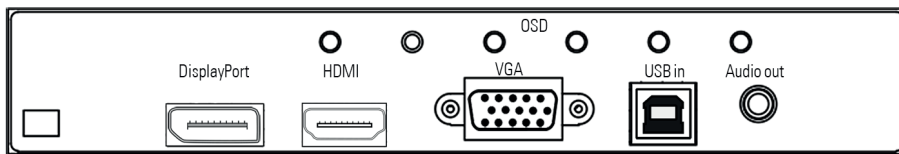

DATASHEET

 **DISTEC**
A FORTEC GROUP MEMBER

POS-LINE 64.5

**SIMPLY INTEGRATE
VISUALISE YOUR CONTENT**

Panel and housing

POS-Line 64.5"

Panel Diagonal	[mm] / [Inch]	1639.1/ 64.53"
Type		Open -frame monitor (various bezels, true-flat glass and touch solutions are available under options)
Resolution	[Pixel]	1920 x 1080 FHD
Luminance (center)	[cd/m ²]	700
Viewing angle	[°]	178 h / 178 v
Backlight		LED
Active area (H/V)	[mm]	1428.48 x 803.52
Number of colors	[M]	1073.7 (PIIIA) 16.7 (PME, IQ Atom, IQ Core-i)
Contrast ratio		4000:1
Response time (on/off)	[ms]	8
Pixel class		ISO 9241-307 (pixel error class II)
Life time back light	[h]	60.000
Continuous operating time	[h]/ [d]	24/7
Mounting	[mm]	VESA MIS-F 800 x 400 (M6)
Storage temperature	[°C] / [°F]	-20 ~ 60/ -4 ~ 140
Operating temperature	[°C] / [°F]	0 ~ 40/ 32 ~ 104
Storage humidity	[%]	10 ~ 90 (non condensing)
Operating humidity	[%]	10 ~ 90 (non condensing)
Panel orientation		Landscape and Portrait
Location of connectors		Landscape: bottom Portrait: left (front view)
Location of OSD buttons		Landscape: bottom Portrait: left (front view)
Housing		Powdered steel sheet DC01, black RAL 9005
Power supply	[V]	AC 100 - 240
Conformity		CE, FCC Class A, EU-RoHS
Packaging		Single packaging for each piece including pallet
Package Contents		Safety instructions, driver DVD, power cable

Open frame monitor with bezel

VGA, HDMI, DisplayPort

POS-Line 64.5" Video PME

Order number		DS-91-954
Interfaces		1 x VGA, 1 x HDMI, 1 x DisplayPort, 1 x Audio Line-Out, 1 x USB-Remote, 1 x OSD 4 button
Power consumption (typ.)	[Watt]	190
Weight	[kg/ lb]	44.0/ 97.00
Dimensions (W x H x D)	[mm/ inch]	1480 x 855 x 122 58.27 x 33.66 x 4.80