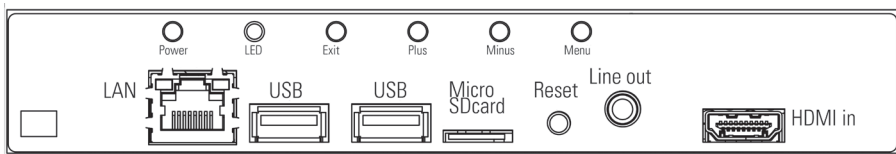

DATASHEET

 **DISTEC**
A FORTEC GROUP MEMBER

POS-LINE 64.5

**SIMPLY INTEGRATE
VISUALISE YOUR CONTENT**

Panel and housing

POS-Line 64.5"

Panel Diagonal	[mm] / [Inch]	1639.1/ 64.53"
Type		Open -frame monitor (various bezels, true-flat glass and touch solutions are available under options)
Resolution	[Pixel]	1920 x 1080 FHD
Luminance (center)	[cd/m ²]	700
Viewing angle	[°]	178 h / 178 v
Backlight		LED
Active area (H/V)	[mm]	1428.48 x 803.52
Number of colors	[M]	1073.7 (PIIIA) 16.7 (PME, IQ Atom, IQ Core-i)
Contrast ratio		4000:1
Response time (on/off)	[ms]	8
Pixel class		ISO 9241-307 (pixel error class II)
Life time back light	[h]	60.000
Continuous operating time	[h]/ [d]	24/7
Mounting	[mm]	VESA MIS-F 800 x 400 (M6)
Storage temperature	[°C] / [°F]	-20 ~ 60/ -4 ~ 140
Operating temperature	[°C] / [°F]	0 ~ 40/ 32 ~ 104
Storage humidity	[%]	10 ~ 90 (non condensing)
Operating humidity	[%]	10 ~ 90 (non condensing)
Panel orientation		Landscape and Portrait
Location of connectors		Landscape: bottom Portrait: left (front view)
Location of OSD buttons		Landscape: bottom Portrait: left (front view)
Housing		Powdered steel sheet DC01, black RAL 9005
Power supply	[V]	AC 100 - 240
Conformity		CE, FCC Class A, EU-RoHS
Packaging		Single packaging for each piece including pallet
Package Contents		Safety instructions, driver DVD, power cable

VGA, DVI, S-Video, CVBS

POS-Line 64.5" Video PIIIA

Order number		DS-91-955
Interfaces		1 x VGA, 1 x DVI (HDMI via DVI), 1 x S-Video, 1 x Composite Video, 1 x RS232, 1 x OSD 4 button
Power consumption (typ.)	[Watt]	190
Weight	[kg/ lb]	44.0/ 97.00
Dimensions (W x H x D)	[mm/ inch]	1480 x 855 x 122 58.27 x 33.66 x 4.80

Network Mediaplayer

POS-Line 64.5" VideoPoster

Order number		DS-91-956
Interfaces		1 x LAN, 2 x USB, 1 x HDMI, 1 x Line out, 1 x MicroSD card slot
Power consumption (typ.)	[Watt]	181
Weight	[kg/ lb]	44.0/ 97.00
Dimensions (W x H x D)	[mm/ inch]	1480 x 855 x 122 58.27 x 33.66 x 4.80