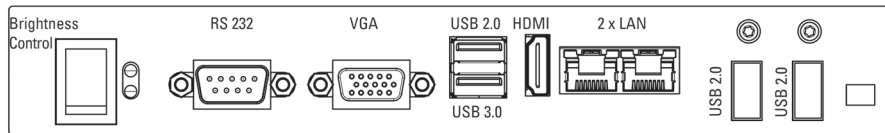

PC Intel® Atom

POS-Line 64.5" IQ Atom

Order number		DS-91-959
Interfaces		2 x LAN, 1 x USB 3.0, 3 x USB 2.0, 1 x HDMI, 1 x VGA, 1 x RS232
PC		CPU: Intel® Atom E3845 (1.9 GHz), Graphic: Intel® Valleyview SoC integrated Graphics RAM: 4 GB DDR3L, Storage: min. 120 GB mSATA
Fan		Fanless operation
Power consumption	[Watt]	200
Weight	[kg/ lb]	45.0/ 99.21
Dimensions (W x H x D)	[mm/ inch]	1480 x 855 x 122 58.27 x 33.66 x 4.80