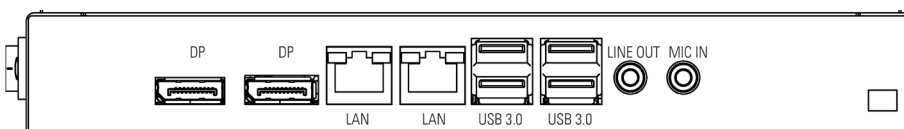

PC Intel® Core™-i5

POS-Line 64.5" IQ Core-i

Order number		DS-92-026
Features		Resolution 4K external via DisplayPort supported
Interfaces		2 x DP, 2x LAN, 4x USB 3.0, 1 x Audio, 1 x MIC in
PC		CPU: Intel® Core™-i5-7300 U (2.6 GHz), Intel® HD Graphics GT series, RAM: 8GB DDR 4 Storage: 120 GB M.2Sata
Fan		No
Power consumption	[Watt]	210
Weight	[kg/ lb]	46.0/ 101.41
Dimensions (W x H x D)	[mm/ inch]	1480 x 855 x 122 58.27 x 33.66 x 4.80