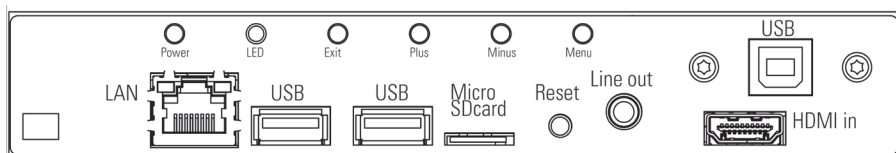

DATASHEET

 **DISTEC**
A FORTEC GROUP MEMBER

POS-LINE 64.5

**SIMPLY INTEGRATE
VISUALISE YOUR CONTENT**

Panel and housing

POS-Line 64.5"

Panel Diagonal	[mm] / [Inch]	1639.1/ 64.53"
Type		Open -frame monitor (various bezels, true-flat glass and touch solutions are available under options)
Resolution	[Pixel]	1920 x 1080 FHD
Luminance (center)	[cd/m ²]	700
Viewing angle	[°]	178 h / 178 v
Backlight		LED
Active area (H/V)	[mm]	1428.48 x 803.52
Number of colors	[M]	1073.7 (PIIIA) 16.7 (PME, IQ Atom, IQ Core-i)
Contrast ratio		4000:1
Response time (on/off)	[ms]	8
Pixel class		ISO 9241-307 (pixel error class II)
Life time back light	[h]	60.000
Continuous operating time	[h]/ [d]	24/7
Mounting	[mm]	VESA MIS-F 800 x 400 (M6)
Storage temperature	[°C] / [°F]	-20 ~ 60/ -4 ~ 140
Operating temperature	[°C] / [°F]	0 ~ 40/ 32 ~ 104
Storage humidity	[%]	10 ~ 90 (non condensing)
Operating humidity	[%]	10 ~ 90 (non condensing)
Panel orientation		Landscape and Portrait
Location of connectors		Landscape: bottom Portrait: left (front view)
Location of OSD buttons		Landscape: bottom Portrait: left (front view)
Housing		Powdered steel sheet DC01, black RAL 9005
Power supply	[V]	AC 100 - 240
Conformity		CE, FCC Class A, EU-RoHS
Packaging		Single packaging for each piece including pallet
Package Contents		Safety instructions, driver DVD, power cable

Network Mediaplayer

POS-Line 64.5" VideoPoster

Order number		DS-91-956
Interfaces		1 x LAN, 2 x USB, 1 x HDMI, 1 x Line out, 1 x MicroSD card slot
Power consumption (typ.)	[Watt]	181
Weight	[kg/ lb]	44.0/ 97.00
Dimensions (W x H x D)	[mm/ inch]	1480 x 855 x 122 58.27 x 33.66 x 4.80

Raspberry® IoT controller

POS-Line 54.6" IoT

Order number		DS-91-985
Order number OS		DS-60-859
Interfaces		1 x LAN, 2 x USB, 1 x HDMI, 1 x Line out, 1 x MicroSD card slot
Power consumption (typ.)	[Watt]	181
Weight	[kg/ lb]	44.0/ 97.00
Dimensions (W x H x D)	[mm/ inch]	1480 x 855 x 122 58.27 x 33.66 x 4.80