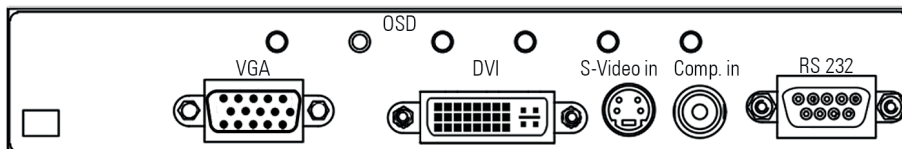

VGA, DVI, S-Video, CVBS

POS-Line 64.5" Video PIIIA

Order number		DS-91-955
Interfaces		1 x VGA, 1 x DVI (HDMI via DVI), 1 x S-Video, 1 x Composite Video, 1 x RS232, 1 x OSD 4 button
Power consumption (typ.)	[Watt]	190
Weight	[kg/ lb]	44.0/ 97.00
Dimensions (W x H x D)	[mm/ inch]	1480 x 855 x 122 58.27 x 33.66 x 4.80